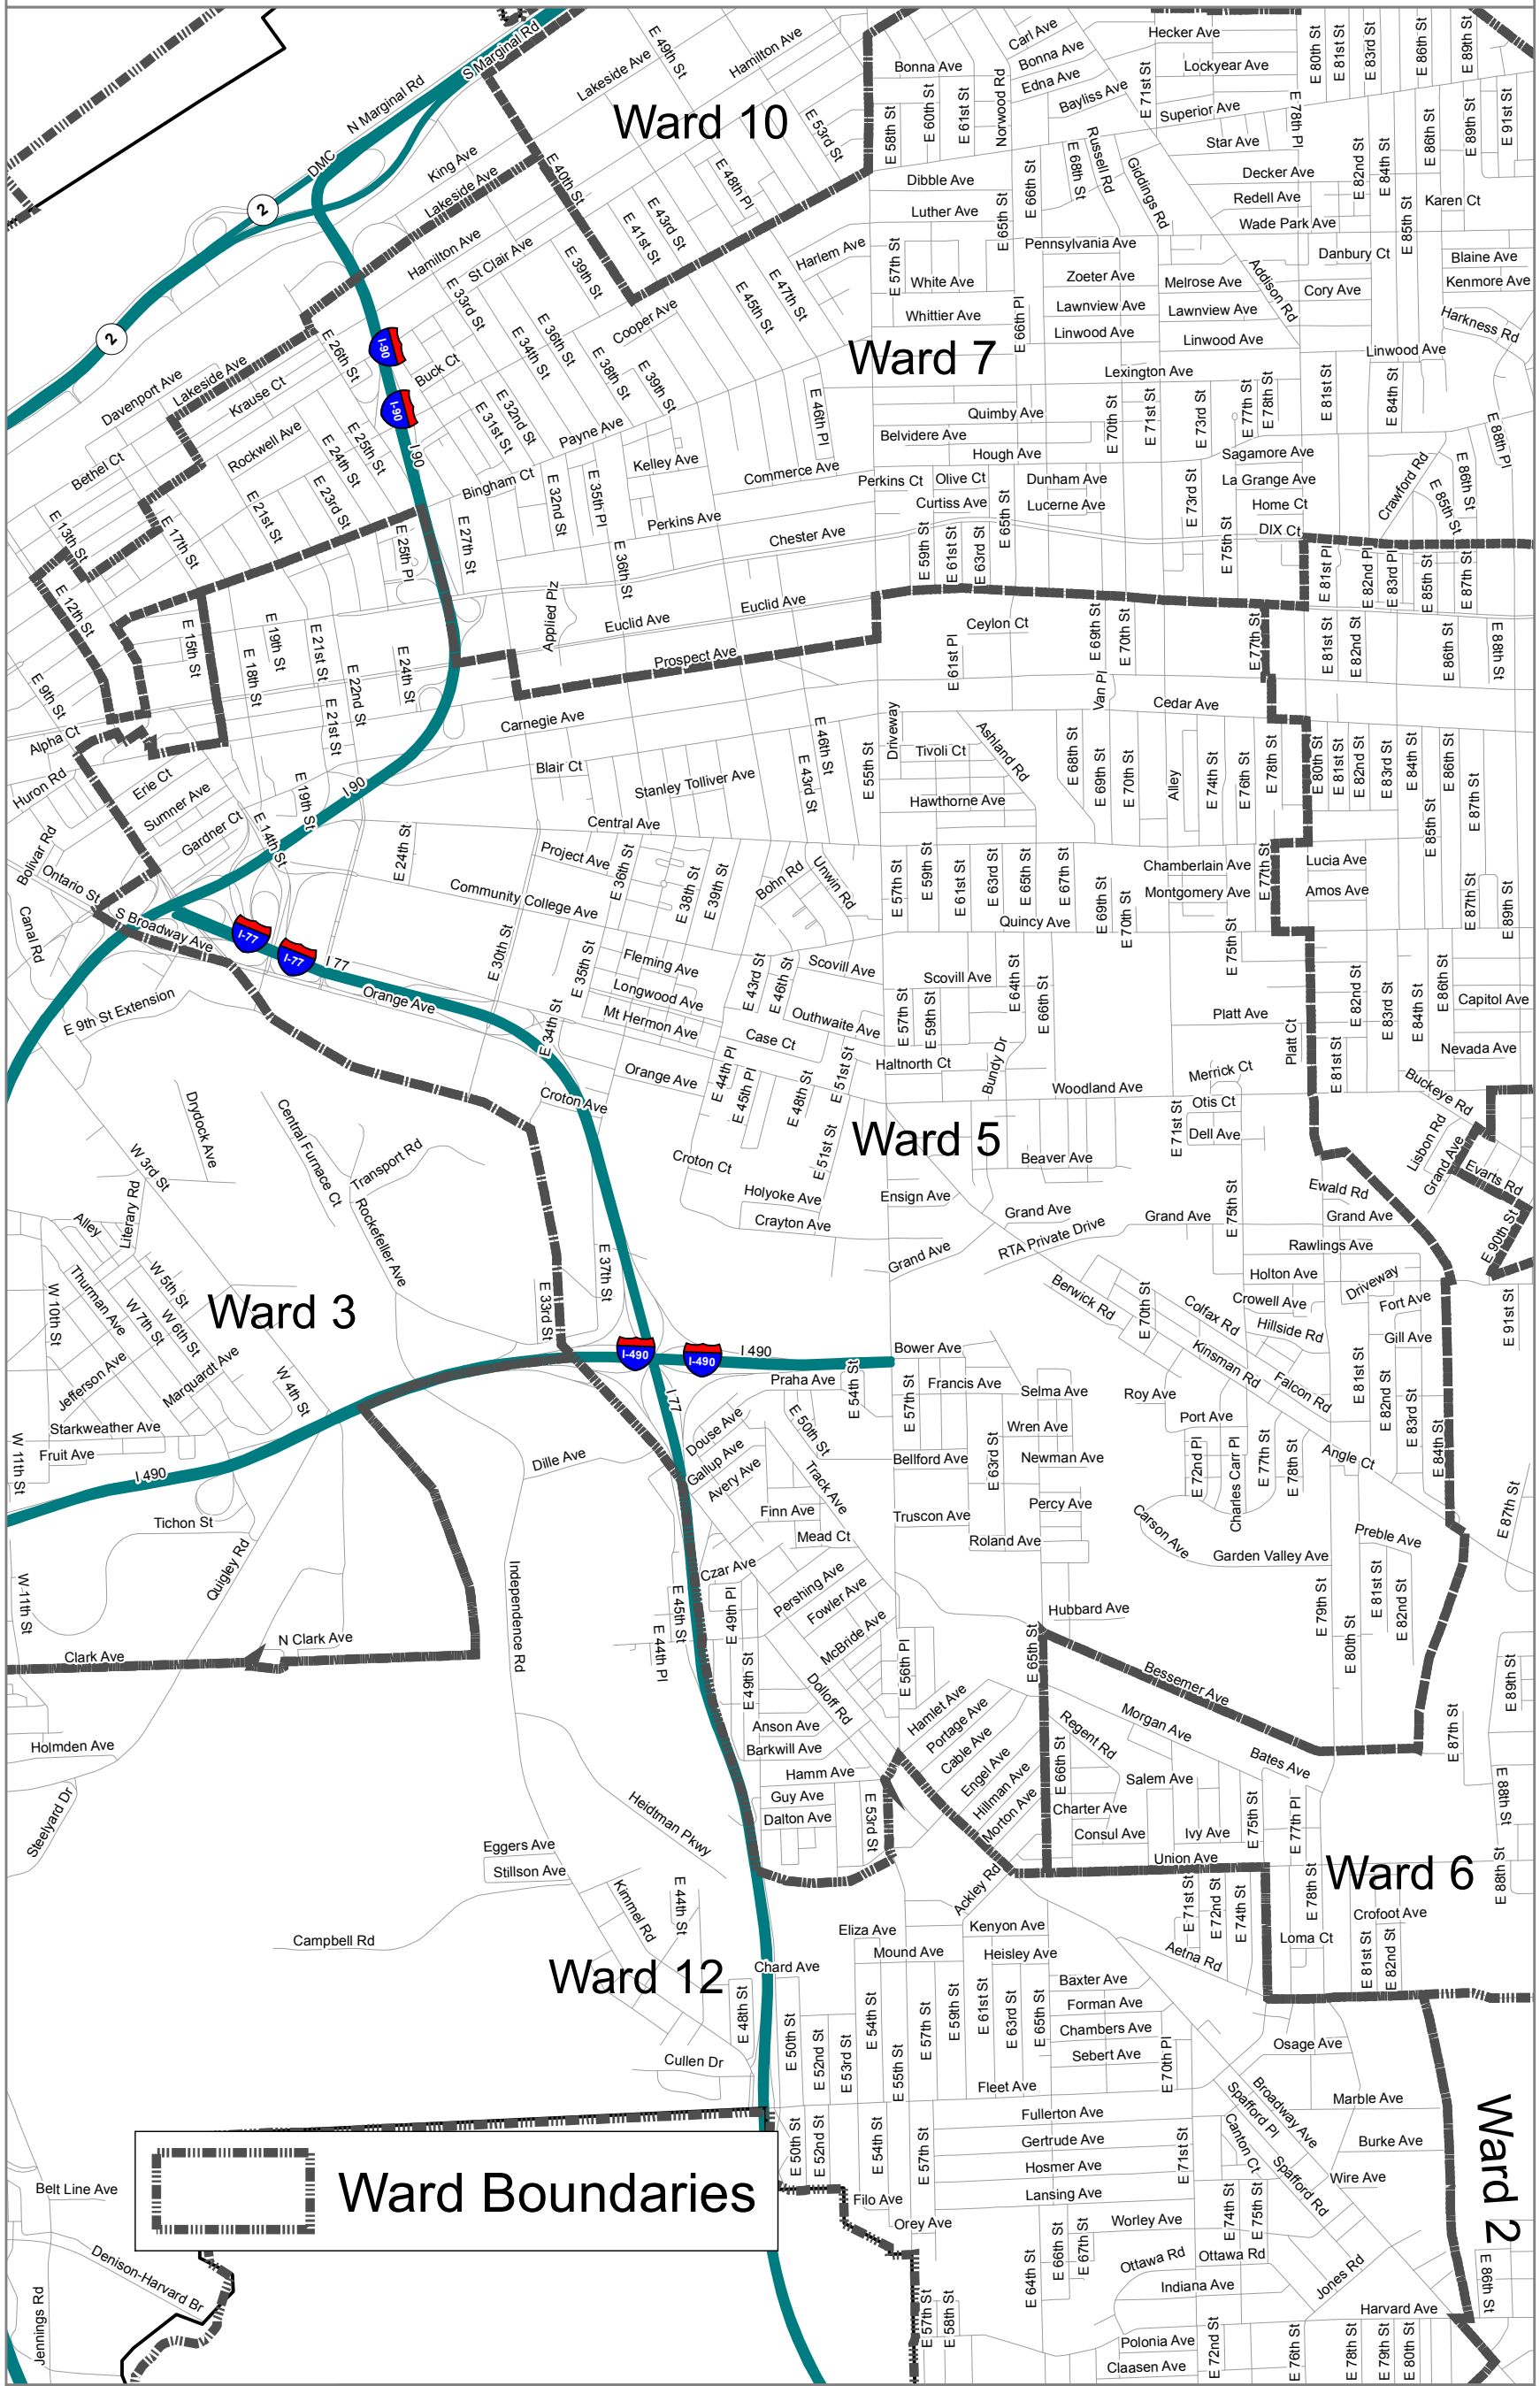

Ward 5 - City of Cleveland - 2014

Ward Boundaries