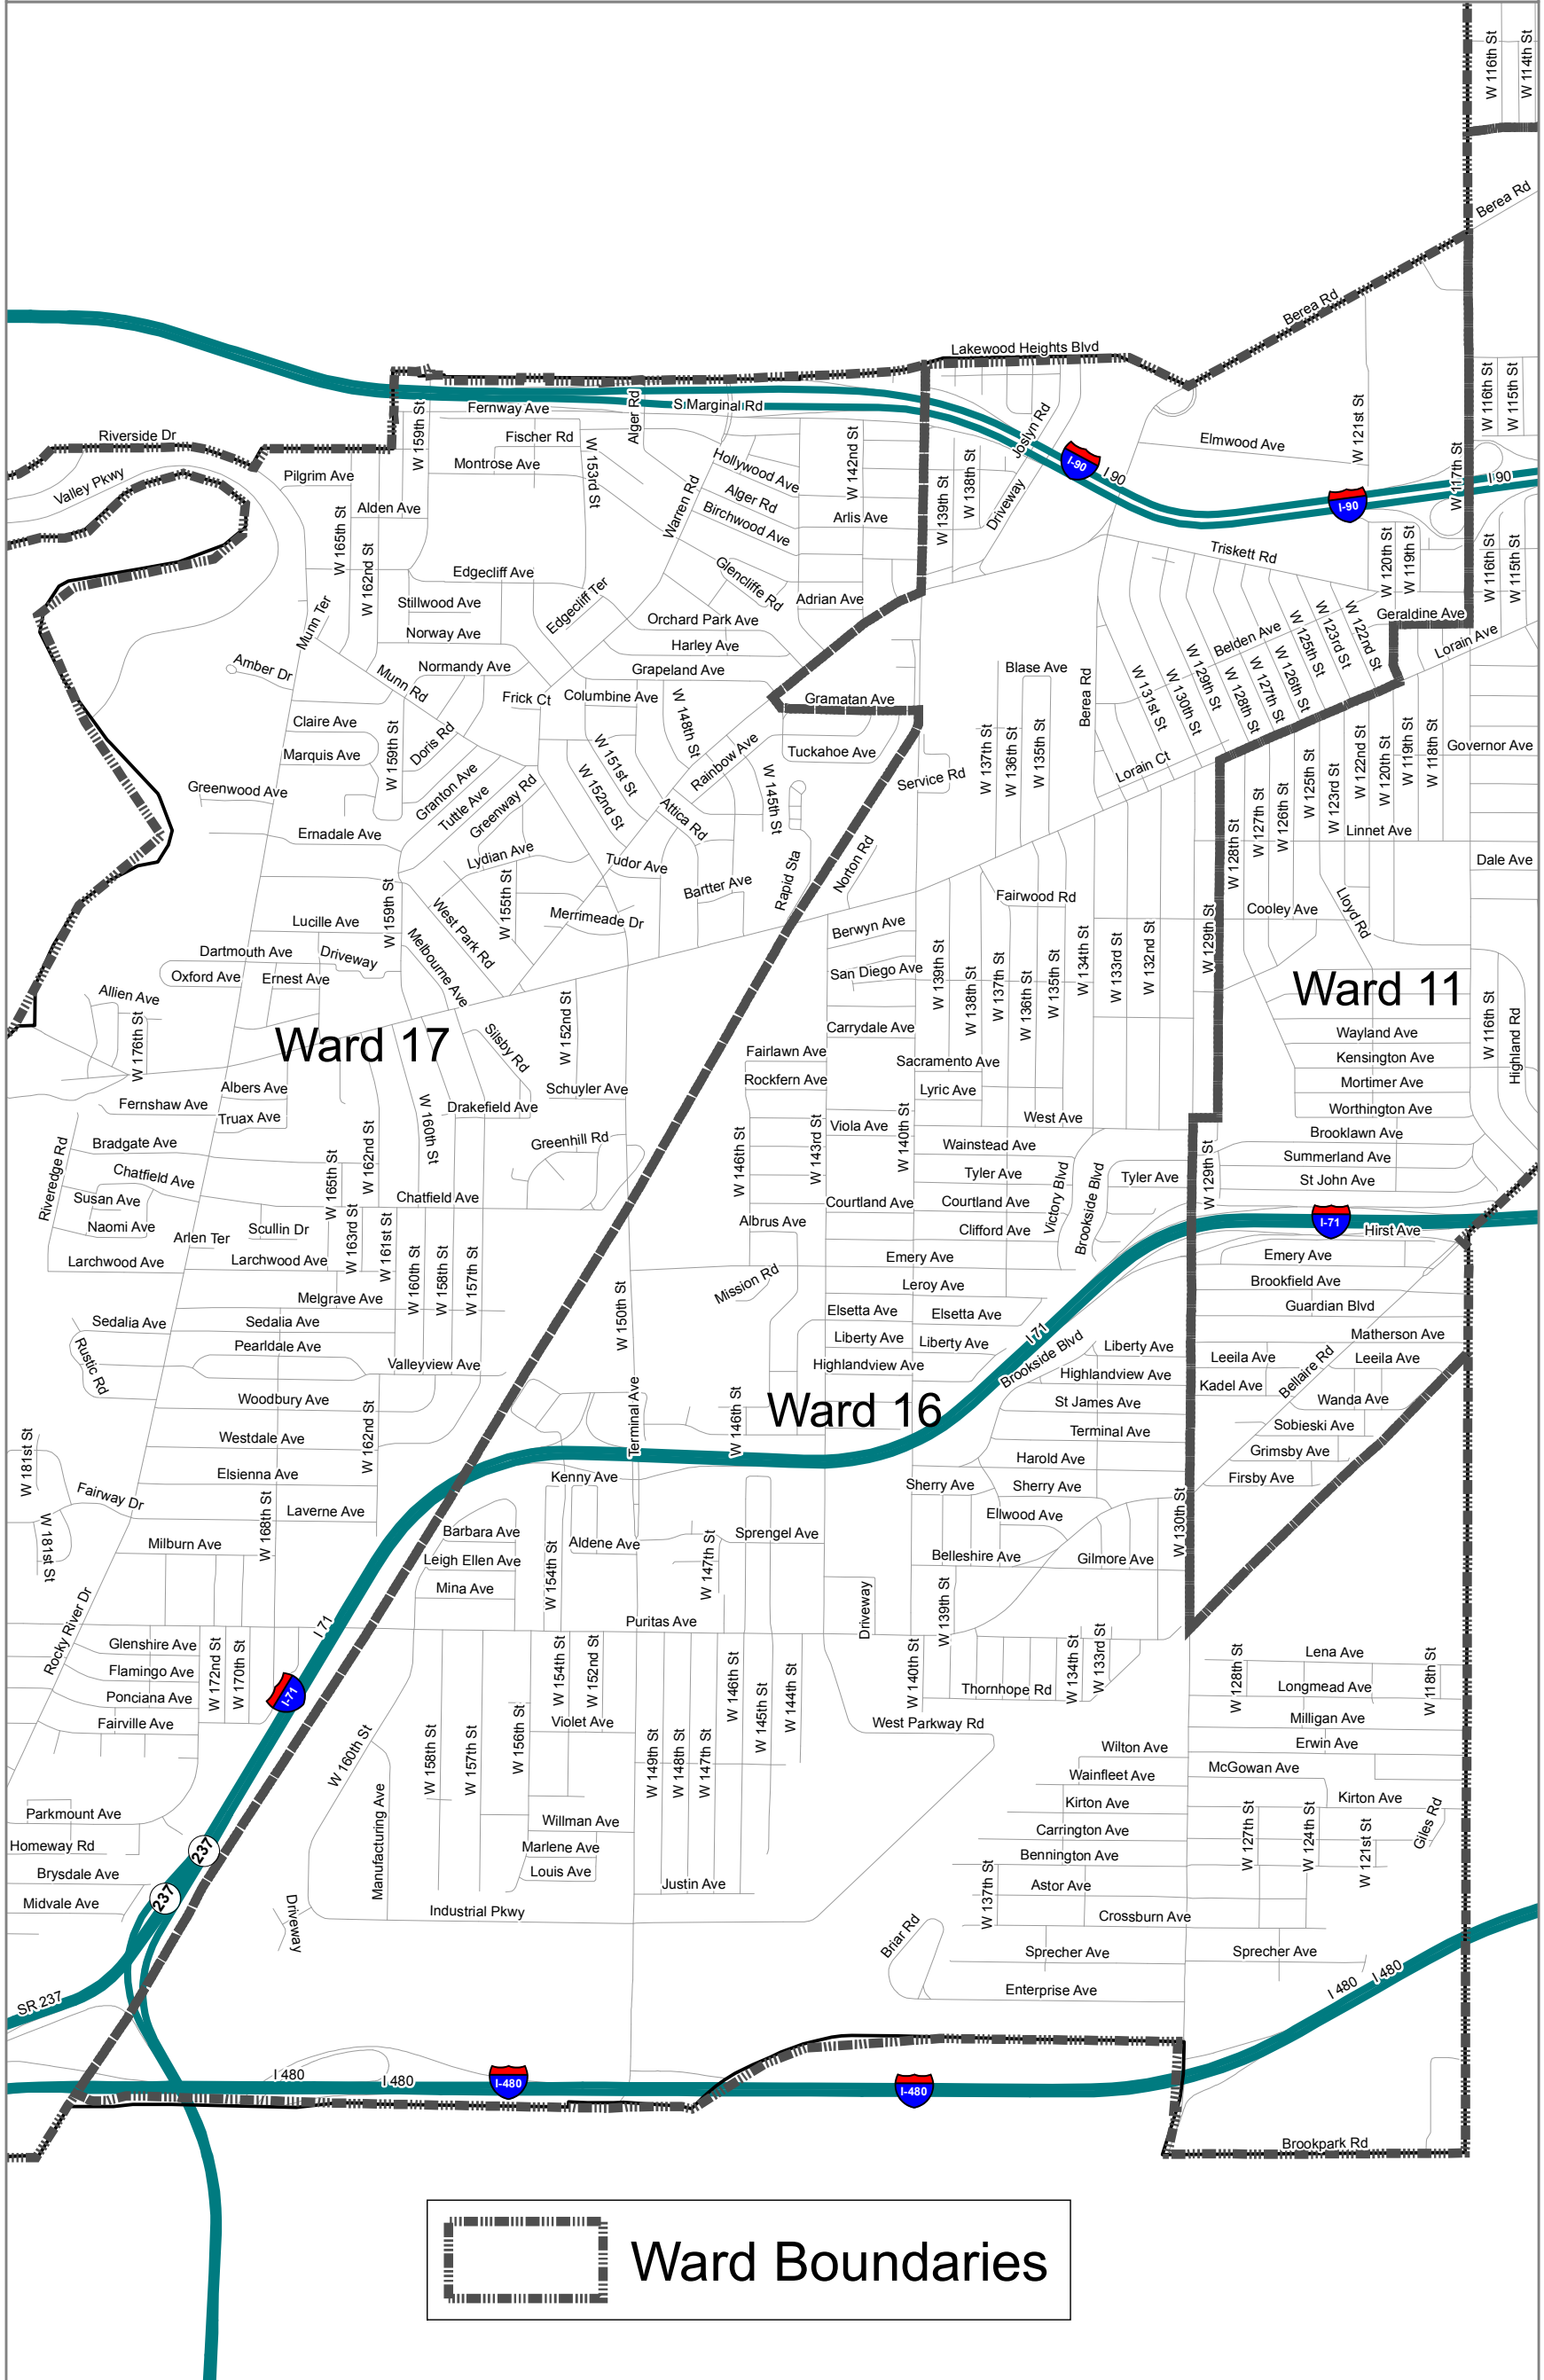

# Ward 16 - City of Cleveland - 2014

 Ward Boundaries