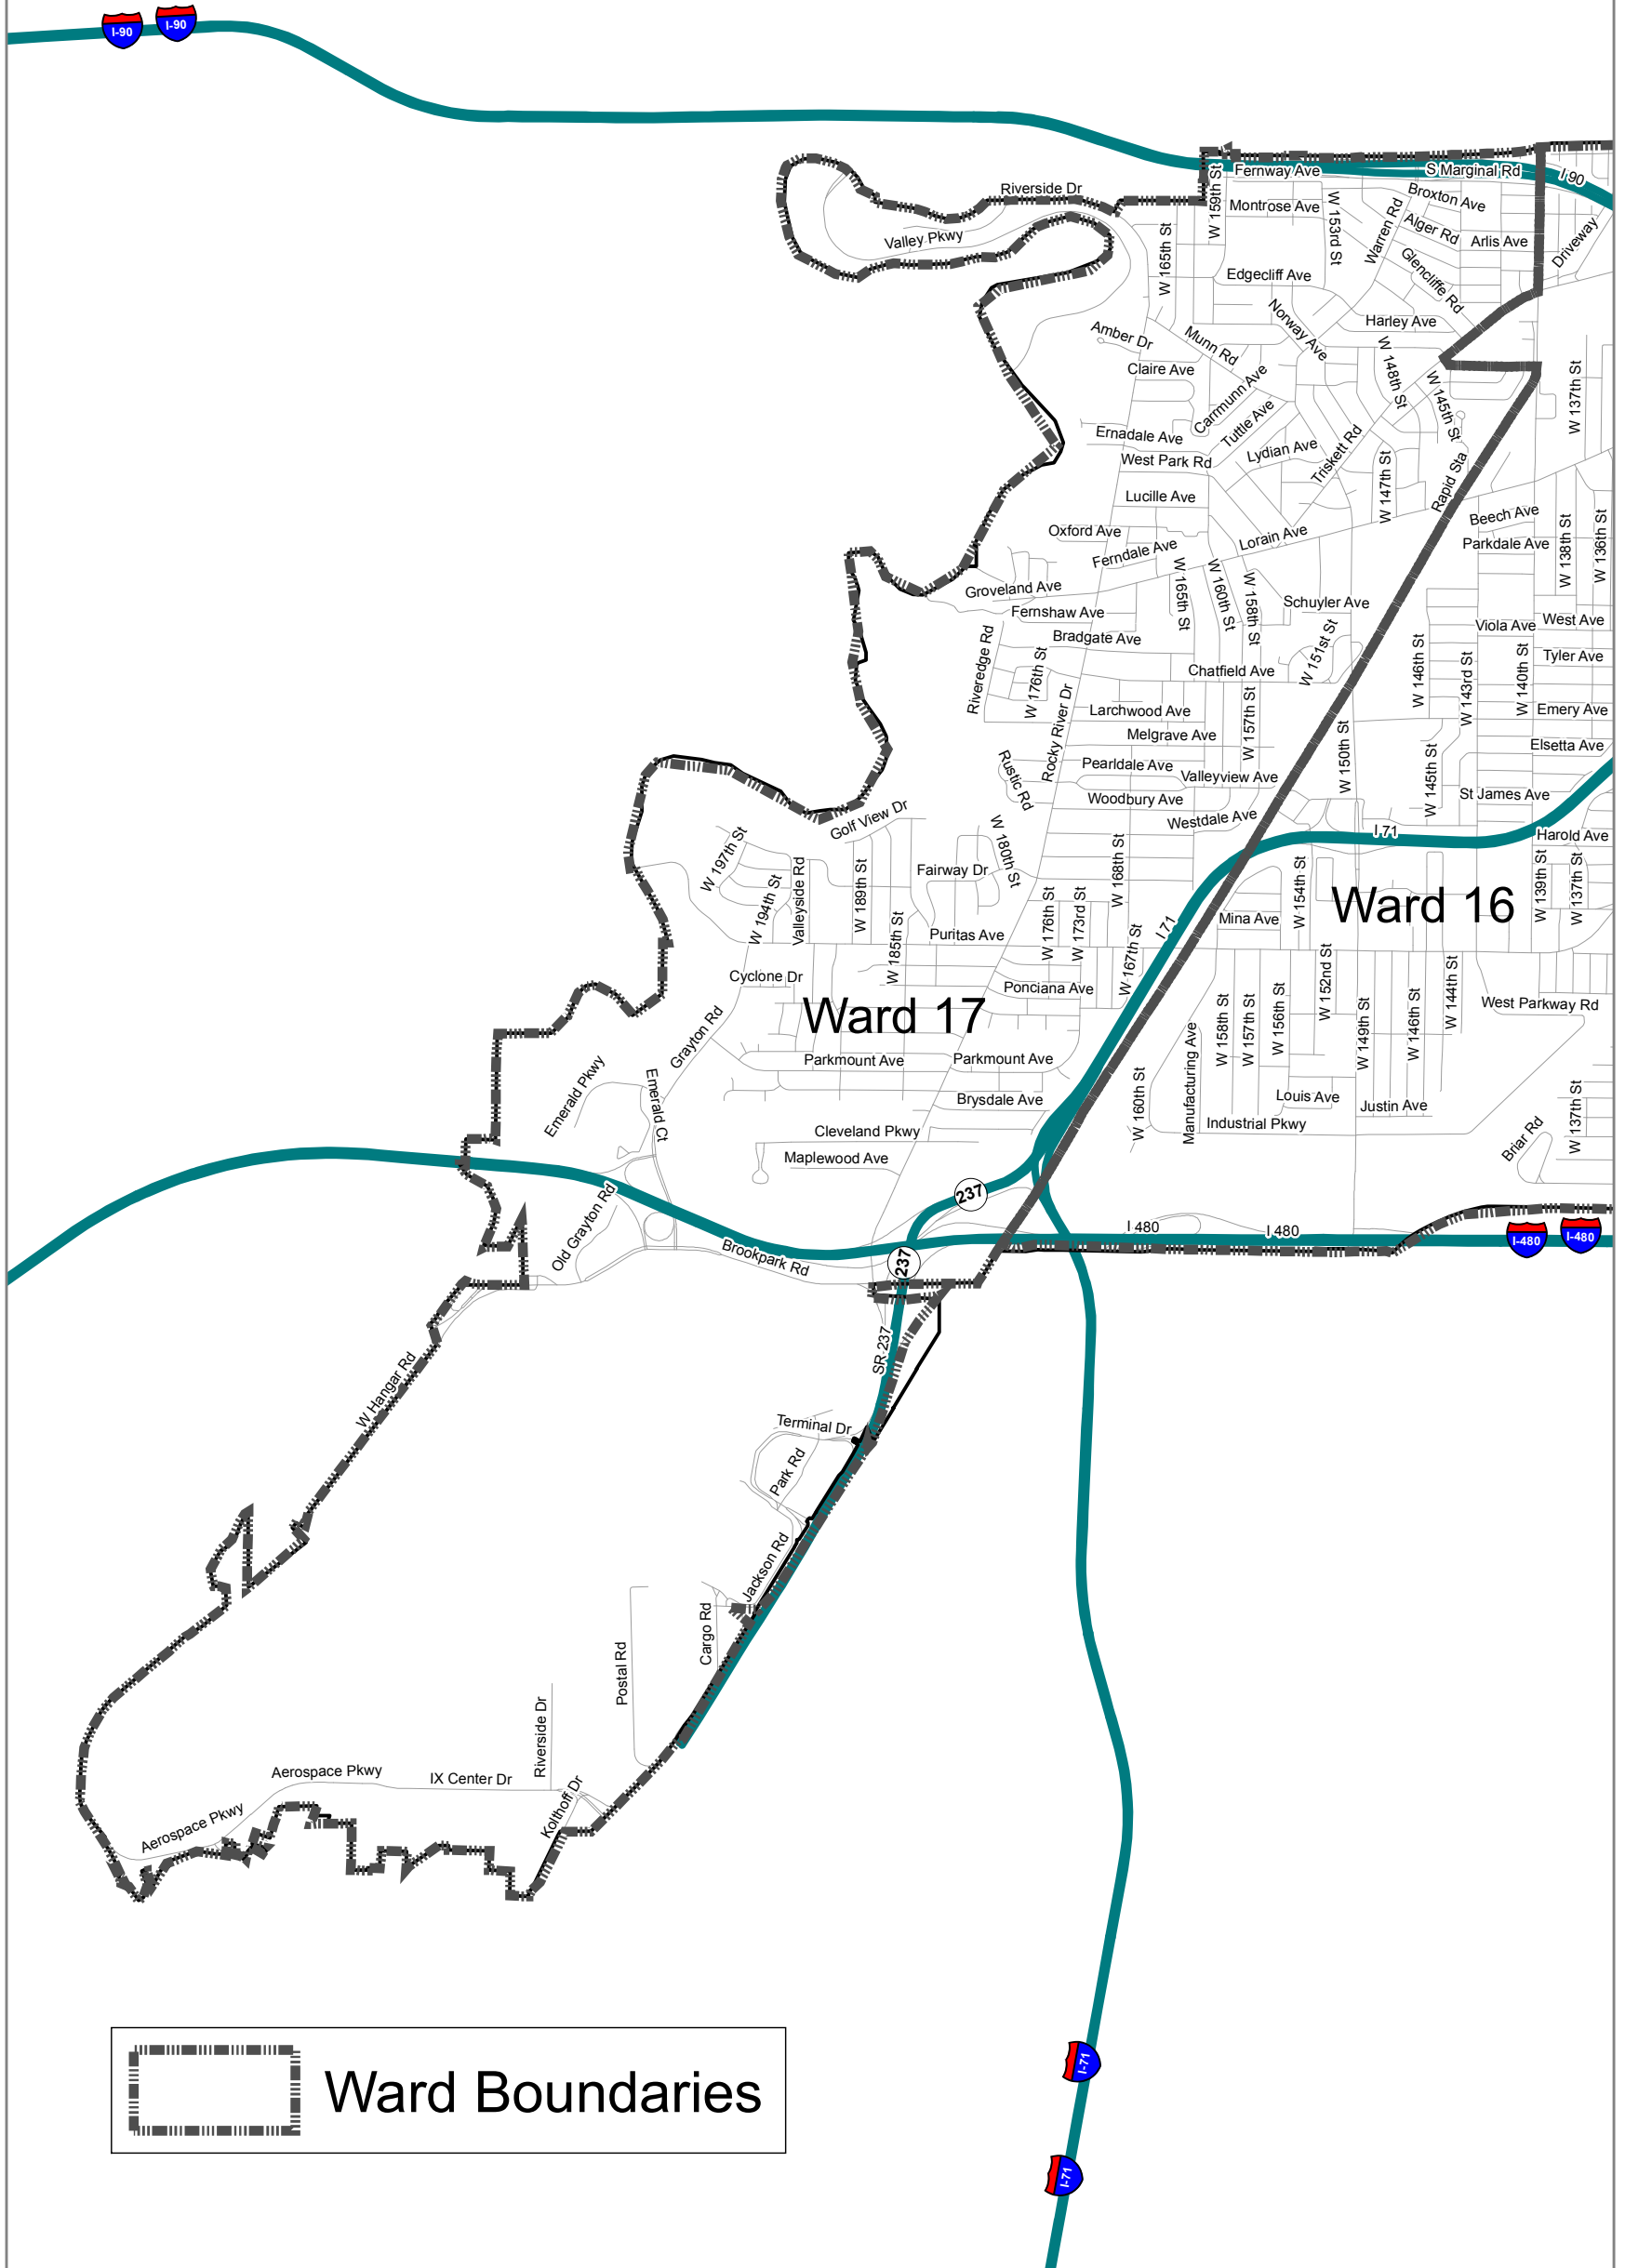

# Ward 17 - City of Cleveland - 2014

 Ward Boundaries